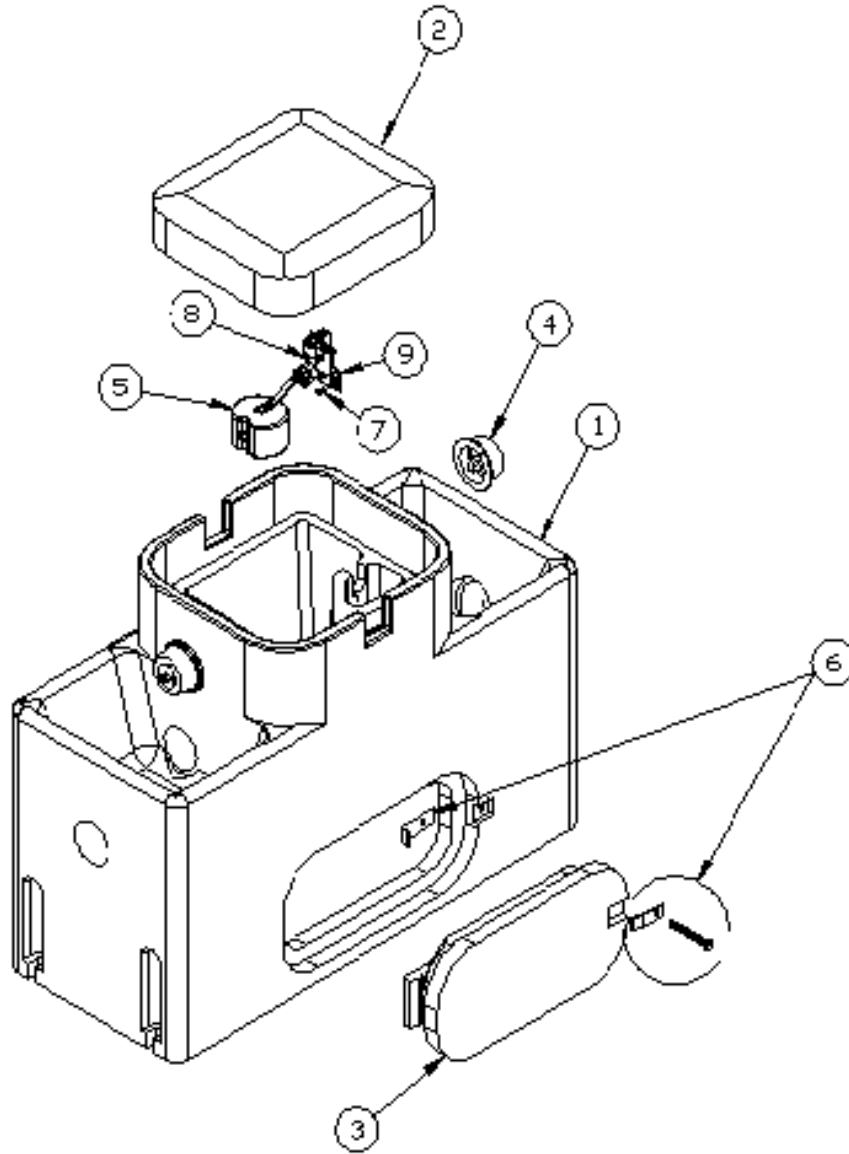

Ritchie WaterMatic Model 150

Part # 18166

Item	Part #	Description	Qty	Item	Part #	Description	Qty
1	18169	Base	1	8	12575	1/2" Valve Package Red	1
2	18167	Valve Cover	1	9	11515	Valve Bracket	1
3	16621	Access Panel	1	NS	15539	Supply Hose	1
4	16478	Drain Plug Package	2	NS	11777	Adapter 1/2 NPT X 3/8 Hose Barb	1
5	12836	Float - 3 1/4" with Long Arm	1	NS	15248	Hose Clamp 5/Pkg.	1
6	18147	Access Panel Hardware Pkg.	1	NS	17346	3/8" Fender Washer	6
7	18066	Screw Valve Mounting 6/Pkg.	1	NS	18187	Complete Accessory Pkg.	1

NS = Not Shown

Italicized text = optional configuration add-ons