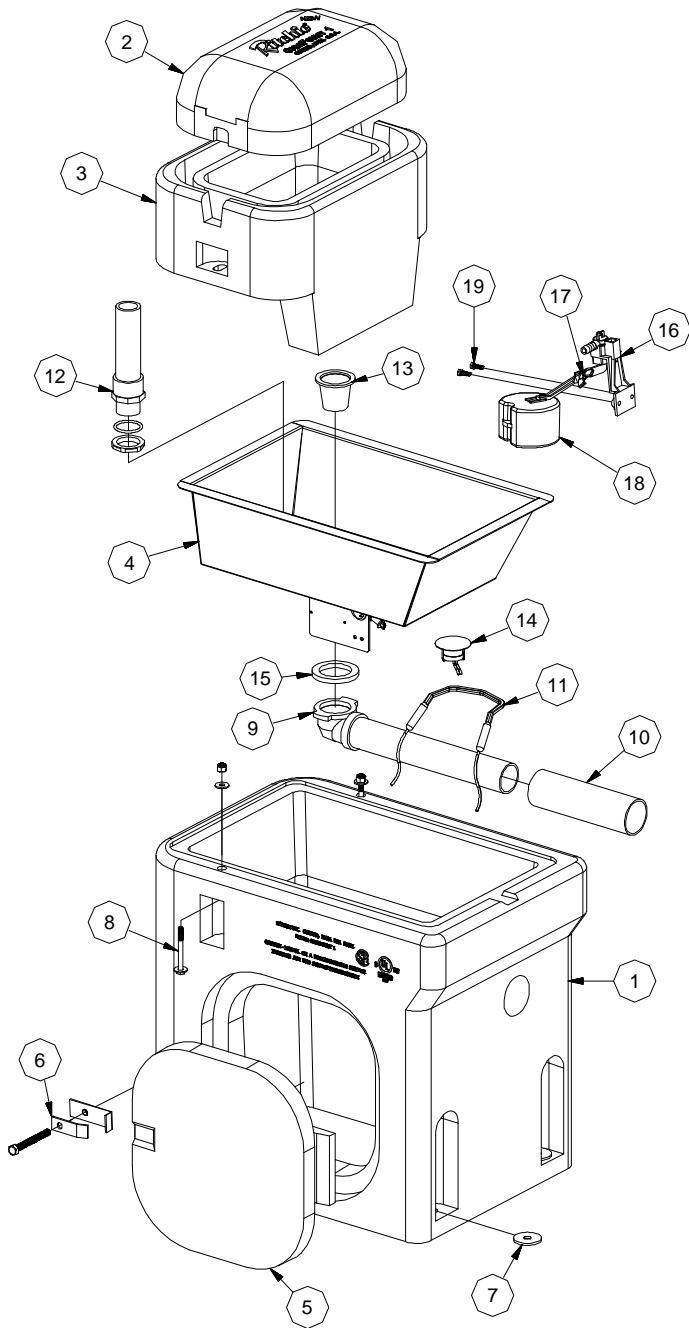

OmniFount 1

Part # 18359

Item	Part #	Description	Qty
1	18361	Casing Omni 1	1
2	18422	Cover Omni 1	1
3	18366	Frame Omni 1	1
4	18368	Trough SS Omni 1	1
5	18370	Access Panel 10"x10" Poly	1
6	18147	Access Panel Hardware Pkg.	1 Pkg.
7	18318	Bolt Down Washer (4/Pkg.)	1 Pkg.
8	18266	Screw & Nut 1/4"-20 SS (3/Pkg.)	1 Pkg.
9	11471	Drain Pipe w/ Elbow	1
10	17500	Drain Pipe Guard	1
11	14150	Heater 125W 120V (1/Pkg.)	1 Pkg.
12	16866	Standpipe w/ O-ring & Nut Pkg.	1 Pkg.
13	11480	Drain Plug	1
14	11885	Disc Thermostat (1/Pkg.)	1 Pkg.
15	18075	Drain Washer (6/Pkg.)	1 Pkg.
16	11515	Valve Bracket 1/2" w/ Screw Pkg.	1 Pkg.
17	12575	Valve 1/2" Red Pkg.	1 Pkg.
18	13613	Float 3-1/4" w/ Short Arm Pkg.	1 Pkg.
19	15154	Screw Valve Bracket (10/Pkg.)	1 Pkg.
NS	13830	Cable Heater 48W 120V (1/Pkg.)	1 Pkg.
NS	16627	Accessory Pkg.	1 Pkg.
For 240 Volt Omni 1 #18362, See Parts Below			
NS	16424	Cable Heater 48W 240V (1/Pkg.)	1 Pkg.
NS	16664	Heater 200W 240V (1/Pkg.)	1 Pkg.